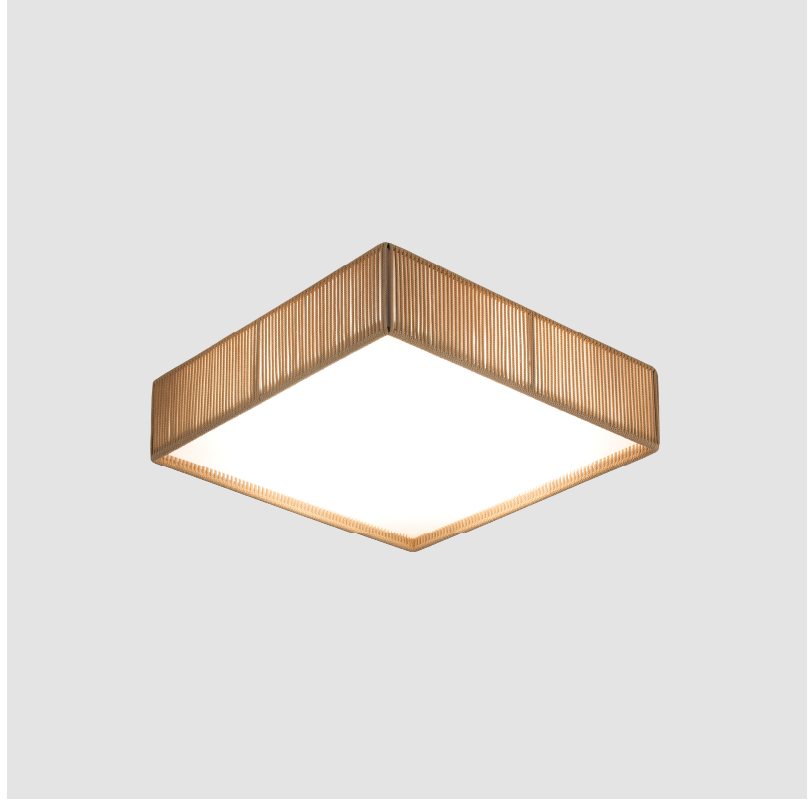

PROJECT	_____
TYPE	_____
SPECIFIER	_____
QUANTITY	_____
DATE	_____

BASS SURFACE

D112047-

base number   Finish
Options

1. To build a product code in our configurator select the specify button on the base model # product page
2. To build a manual product code on this datasheet choose from the options listed below in blue font and add the suffix to the base model #

GENERAL

Series: Bass
Brand: Ole
Division: Design
Mounting Type: Surface
Mounting Location: Ceiling
Subcategory: Ambient

PHYSICAL

Shape: Square
Length (mm): 600
Length (in): 23 ⁵/₈
Width (mm): 600
Width (in): 23 ⁵/₈
Height (mm): 160
Height (in): 6 ⁵/₁₆
Light Distribution: Direct / Indirect
Weight (kg): 5
Weight (lbs): 11.02
Diffuser: PMMA - Opal
Fixture Finish: [BEI / BLK / BLU / COG / DGN / GRY / MRN / MOC / MUS / OLV / SIL / STN / TER / WHI](#)
Fixture Material: Fabric Cord / Metal
Cable Details: 2000mm Cable
Upon Request: Other fabric cord colors available upon request (see downloadable finish chart)

ELECTRICAL

Number of Lamps: 4
Lamp Type: LED Retrofit
Lamp Shape: A19
Bulb Included: Bulb Not Included
Max. Wattage Per Lamp (W): 15
Lamp Base: E26
Input Voltage (V): 120
Upon Request: 277Vac / GU24

LED

OPTICAL

RATINGS AND CERTIFICATIONS

Certified By: Certified for North American Standards
IP rating: IP20