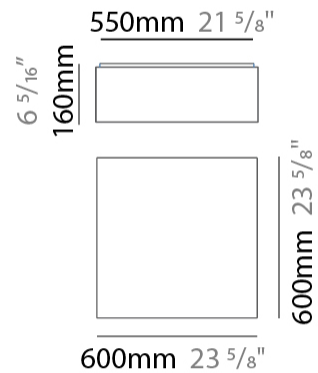

PROJECT	_____
TYPE	_____
SPECIFIER	_____
QUANTITY	_____
DATE	_____

BASS SURFACE

D112047-

base number   Finish
Options

1. To build a product code in our configurator select the specify button on the base model # product page
2. To build a manual product code on this datasheet choose from the options listed below in blue font and add the suffix to the base model #

GENERAL

Series: Bass
Brand: Ole
Division: Design
Mounting Type: Surface
Mounting Location: Ceiling
Subcategory: Ambient

PHYSICAL

Shape: Square
Length (mm): 600
Length (in): 23 ⁵/₈
Width (mm): 600
Width (in): 23 ⁵/₈
Height (mm): 160
Height (in): 6 ⁵/₁₆
Light Distribution: Direct / Indirect
Weight (kg): 5
Weight (lbs): 11.02
Diffuser: PMMA - Opal
Fixture Finish: [BEI / BLK / BLU / COG / DGN / GRY / MRN / MOC / MUS / OLV / SIL / STN / TER / WHI](#)
Fixture Material: Fabric Cord / Metal
Cable Details: 2000mm Cable
Upon Request: Other fabric cord colors available upon request (see downloadable finish chart)

ELECTRICAL

Number of Lamps: 4
Lamp Type: LED Retrofit
Lamp Shape: A19
Bulb Included: Bulb Not Included
Max. Wattage Per Lamp (W): 15
Lamp Base: E26
Input Voltage (V): 120
Upon Request: 277Vac / GU24

LED

OPTICAL

RATINGS AND CERTIFICATIONS

Certified By: Certified for North American Standards
IP rating: IP20