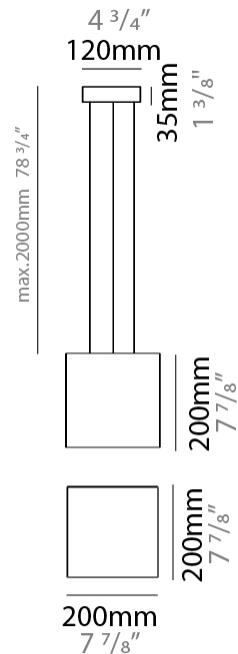

1. To build a product code in our configurator select the specify button on the base model # product page
2. To build a manual product code on this datasheet choose from the options listed below in blue font and add the suffix to the base model #

GENERAL

Series: Bass _____
Brand: Ole _____
Division: Design _____
Mounting Type: Suspension _____
Mounting Location: Ceiling _____
Subcategory: Pendant _____

PHYSICAL

Shape: Square _____
Length (mm): 200 _____
Length (in): 7 7/8 _____
Width (mm): 200 _____
Width (in): 7 7/8 _____
Height (mm): 200 _____
Height (in): 7 7/8 _____
Max. Overall Height (mm): 2200 _____
Max. Overall Height (in): 86 5/8 _____
Light Distribution: Direct / Indirect _____
Weight (kg): 3 _____
Weight (lbs): 6.61 _____
Fixture Finish: BEI / BLK / BLU / COG / DGN / GRV / MRN / MOC / MUS /
OLV / SIL / STN / TER / WHI _____
Holder Finish: MWH / MBK _____
Fixture Material: Fabric Cord / Metal _____
Cable Details: 2000mm Cable _____
Upon Request: Other fabric cord colors available upon request (see
downloadable finish chart) _____

ELECTRICAL

Number of Lamps: 1 _____
Lamp Type: LED Retrofit _____
Lamp Shape: A19 _____
Bulb Included: Bulb Not Included _____
Max. Wattage Per Lamp (W): 15 _____
Lamp Base: E26 _____
Input Voltage (V): 120 _____
Upon Request: 277Vac / GU24 _____

LED

OPTICAL

RATINGS AND CERTIFICATIONS

Certified By: Certified for North American Standards _____
IP rating: IP20 _____