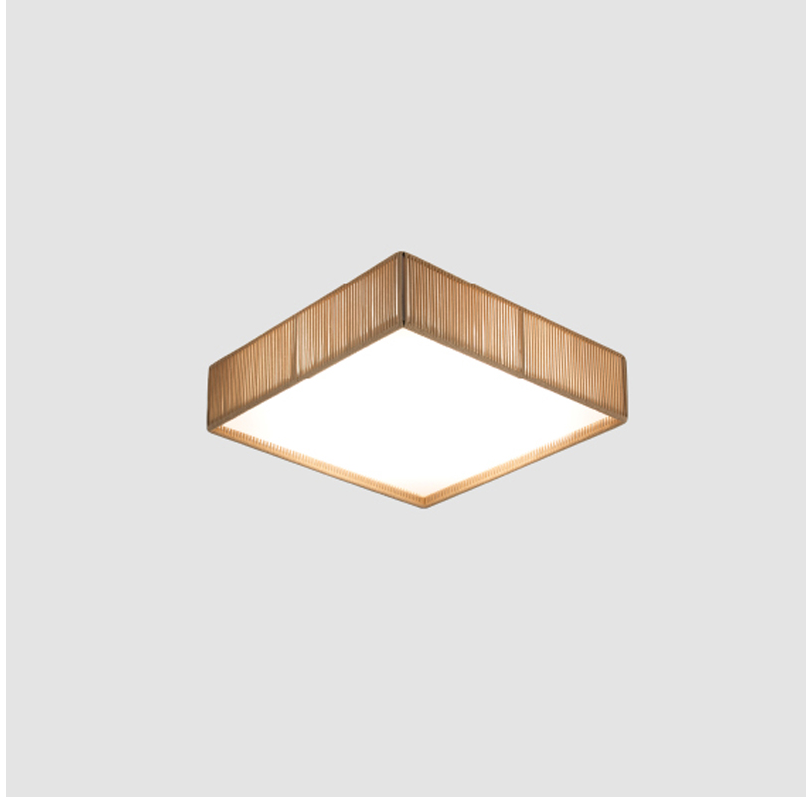

BASS SURFACE

D112046-

base number _____ Finish
Options

1. To build a product code in our configurator select the specify button on the base model # product page
2. To build a manual product code on this datasheet choose from the options listed below in blue font and add the suffix to the base model #

GENERAL

Series: Bass _____
Brand: Ole _____
Division: Design _____
Mounting Type: Surface _____
Mounting Location: Ceiling _____
Subcategory: Ambient _____

PHYSICAL

Shape: Square _____
Length (mm): 350 _____
Length (in): 13 3/4 _____
Width (mm): 350 _____
Width (in): 13 3/4 _____
Height (mm): 140 _____
Height (in): 5 1/2 _____
Light Distribution: Direct / Indirect _____
Weight (kg): 2.4 _____
Weight (lbs): 5.29 _____
Diffuser: PMMA - Opal _____
Fixture Finish: BEI / BLK / BLU / COG / DGN / GRY / MRN / MOC / MUS / OLV / SIL / STN / TER / WHI _____
Fixture Material: Fabric Cord / Metal _____
Cable Details: 2000mm Cable _____
Upon Request: Other fabric cord colors available upon request (see downloadable finish chart)

ELECTRICAL

Number of Lamps: 2 _____
Lamp Type: LED Retrofit _____
Lamp Shape: A19 _____
Bulb Included: Bulb Not Included _____
Max. Wattage Per Lamp (W): 15 _____
Lamp Base: E26 _____
Input Voltage (V): 120 _____
Upon Request: 277Vac / GU24

LED

OPTICAL

RATINGS AND CERTIFICATIONS

Certified By: Certified for North American Standards _____
IP rating: IP20 _____