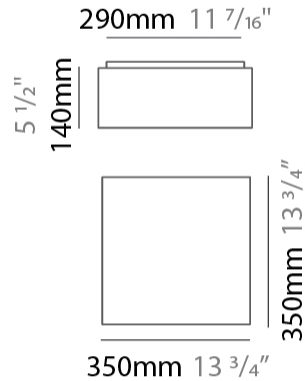

BASS SURFACE

D112046-

base number _____ Finish
Options

1. To build a product code in our configurator select the specify button on the base model # product page
2. To build a manual product code on this datasheet choose from the options listed below in blue font and add the suffix to the base model #

GENERAL

Series: Bass _____
Brand: Ole _____
Division: Design _____
Mounting Type: Surface _____
Mounting Location: Ceiling _____
Subcategory: Ambient _____

PHYSICAL

Shape: Square _____
Length (mm): 350 _____
Length (in): 13 3/4 _____
Width (mm): 350 _____
Width (in): 13 3/4 _____
Height (mm): 140 _____
Height (in): 5 1/2 _____
Light Distribution: Direct / Indirect _____
Weight (kg): 2.4 _____
Weight (lbs): 5.29 _____
Diffuser: PMMA - Opal _____
Fixture Finish: BEI / BLK / BLU / COG / DGN / GRY / MRN / MOC / MUS / OLV / SIL / STN / TER / WHI _____
Fixture Material: Fabric Cord / Metal _____
Cable Details: 2000mm Cable _____
Upon Request: Other fabric cord colors available upon request (see downloadable finish chart)

ELECTRICAL

Number of Lamps: 2 _____
Lamp Type: LED Retrofit _____
Lamp Shape: A19 _____
Bulb Included: Bulb Not Included _____
Max. Wattage Per Lamp (W): 15 _____
Lamp Base: E26 _____
Input Voltage (V): 120 _____
Upon Request: 277Vac / GU24

LED

OPTICAL

RATINGS AND CERTIFICATIONS

Certified By: Certified for North American Standards _____
IP rating: IP20 _____